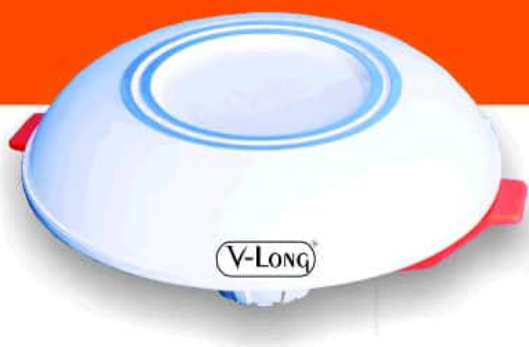

DEEP JUNCTION BOX LED Light